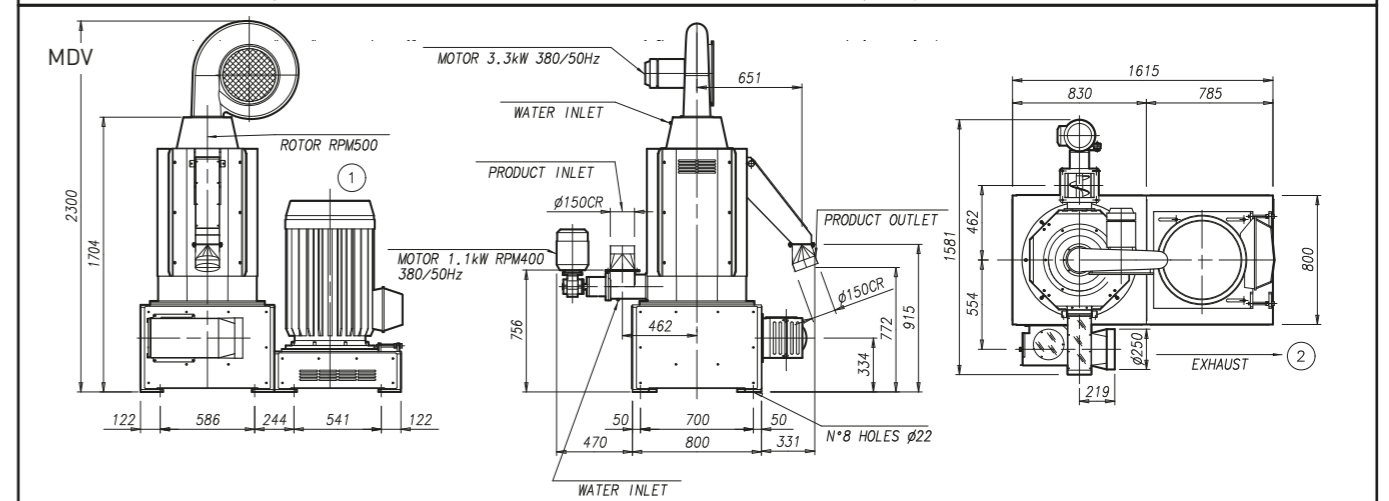

MDS

Corn Degerminator

Machine that provides maize degermination and scouring. The MDS features blades that cut the kernels and, causing auto-friction of the grains, it produces great results in terms of decortication, causing a full detachment of the seed.

Model	Capacity t/h	Power kW	Fan features kW	Aspiration m ³ /1'	mmH2O	Weight	Volume m ³
MD/37	2	37	0,3	25	1100	600	2,5
MDS 55	2,5	55	0,75	40	200	1300	2
MDV	5-7	45-75	0,75	45	150	1450	4,5

Units = mm