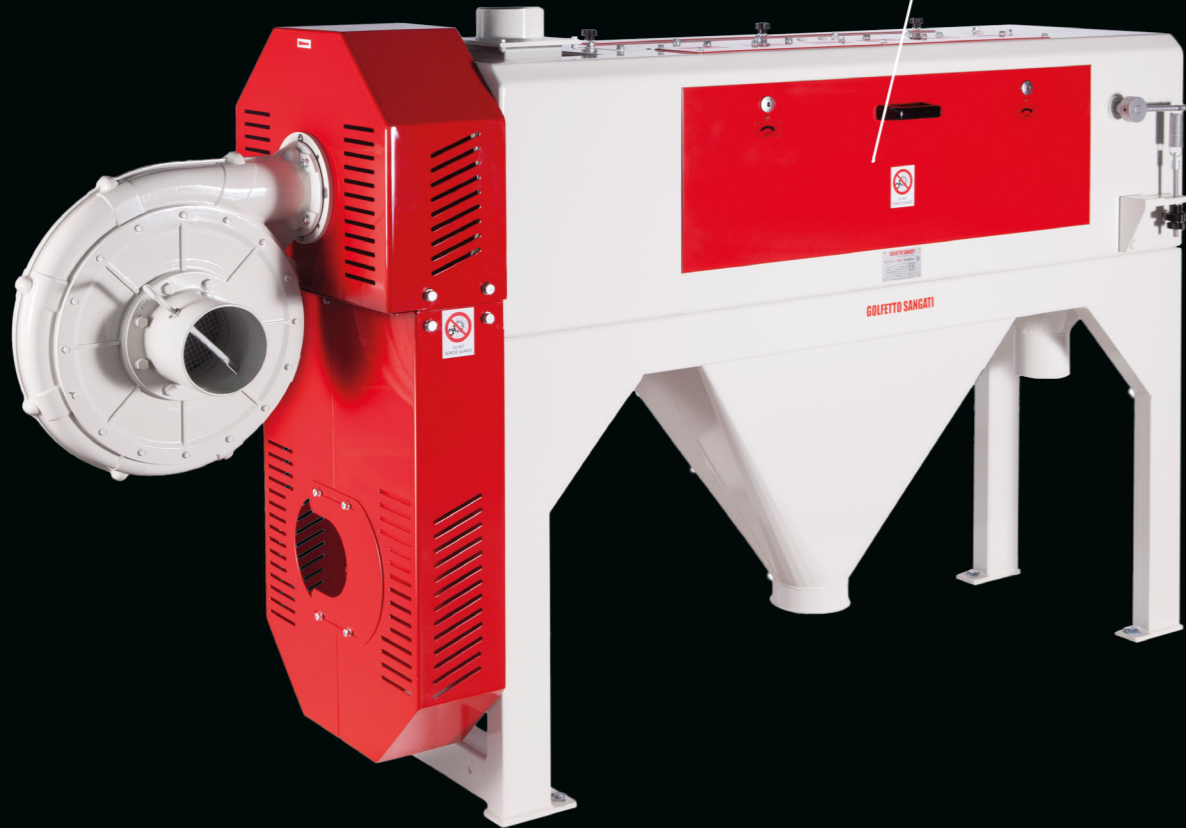

MDS

Corn Degerminator

Machine that provides maize degermination and scouring. The MDS features blades that cut the kernels and, causing auto-friction of the grains, it produces great results in terms of decortication, causing a full detachment of the seed.

Model	Capacity t/h	Power kW	Fan features kW	Aspiration m ³ /1'	mmH2O	Weight	Volume m ³
MD/37	2	37	0,3	25	1100	600	2,5
MDS 55	2,5	55	0,75	40	200	1300	2
MDV	5-7	45-75	0,75	45	150	1450	4,5

Units = mm