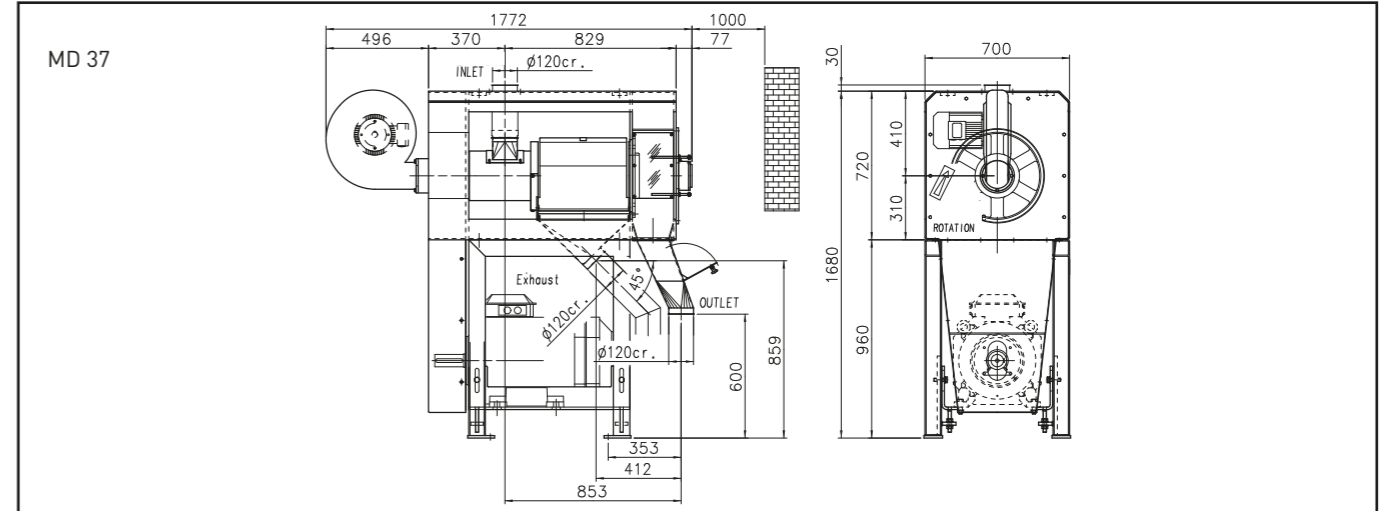

MDS

Corn Degerminator

Machine that provides maize degermination and scouring. The MDS features blades that cut the kernels and, causing auto-friction of the grains, it produces great results in terms of decortication, causing a full detachment of the seed.

Model	Capacity t/h	Power kW	Fan features kW	Aspiration m ³ /1'	mmH2O	Weight	Volume m ³
MD/37	2	37	0,3	25	1100	600	2,5
MDS 55	2,5	55	0,75	40	200	1300	2
MDV	5-7	45-75	0,75	45	150	1450	4,5

Units = mm