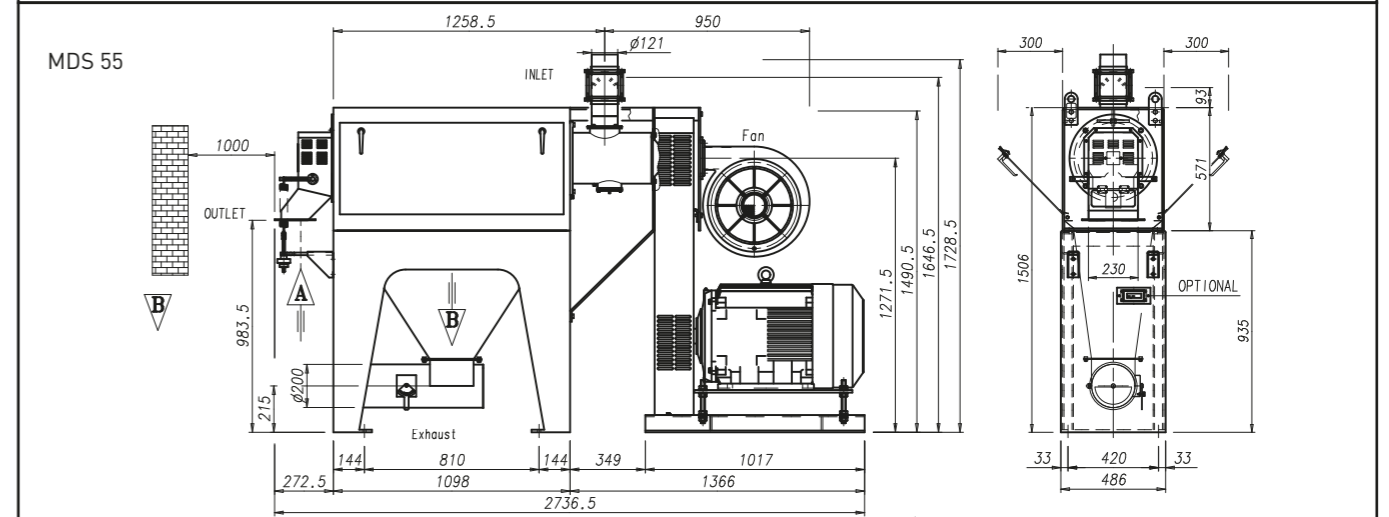

MDS

Corn Degerminator

Machine that provides maize degermination and scouring. The MDS features blades that cut the kernels and, causing auto-friction of the grains, it produces great results in terms of decortication, causing a full detachment of the seed.

Model	Capacity t/h	Power kW	Fan features kW	Aspiration m ³ /1'	mmH2O	Weight	Volume m ³
MD/37	2	37	0,3	25	1100	600	2,5
MDS 55	2,5	55	0,75	40	200	1300	2
MDV	5-7	45-75	0,75	45	150	1450	4,5

Units = mm